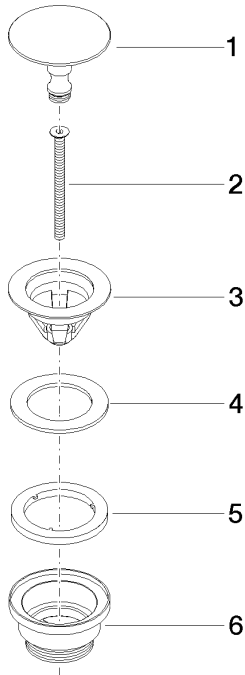

Basin Waste without press-closing 1 1/4" - Chrome

IMO

10 126 970

Fits: IMO, LULU, MADISON, MEM, TARA,
CL.1, LISSÉ, VAIA, META, CYO

	Chrome	10 126 970-00
	Brushed Platinum	10 126 970-06
	Platinum	10 126 970-08
	Durabress (23kt Gold)	10 126 970-09
	Dark Chrome	10 126 970-19
	Light Gold	10 126 970-26
	Brushed Light Gold	10 126 970-27
	Brushed Durabress (23kt Gold)	10 126 970-28
	Matte Black	10 126 970-33
	Brushed Bronze	10 126 970-42
	Brushed Champagne (22kt Gold)	10 126 970-46
	Champagne (22kt Gold)	10 126 970-47
	Brushed Chrome	10 126 970-93
	Brushed Dark Platinum	10 126 970-99

Basin Waste without press-closing 1 1/4" - Chrome

IMO

10 126 970

Only suitable for sinks without an overflow.

10 126 970

mm [inches]

10 126 970

Parts for other finishes can be found here: [Brushed](#)
[Platinum](#)

Spare parts list

No.	Item Number	Name	Quantity used	Delivery time
1	09 31 20 097-00	plug	1	10
2	09 30 30 179 90	screw	1	2
3	09 11 01 038-00	cup	1	10
4	09 14 05 061 90	seal	1	2
5	09 14 03 153 90	seal	1	2
6	09 11 10 156-00	connection	1	-